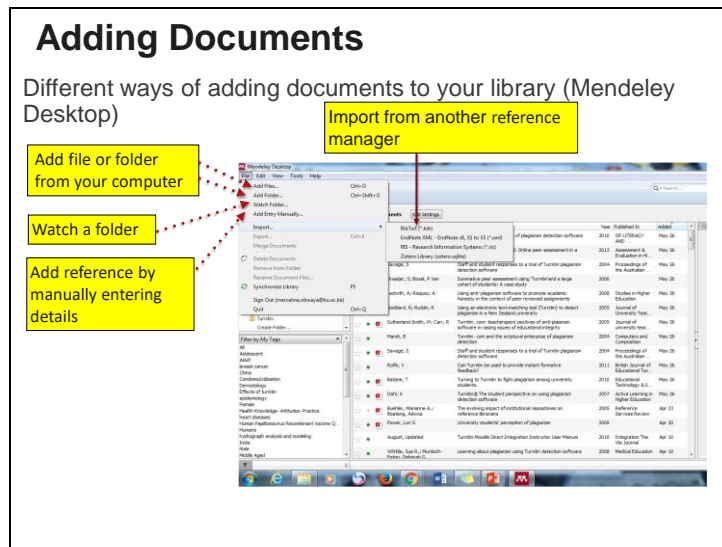

Ajout de documents

Différentes façons d'ajouter des documents à votre bibliothèque (Mendeley Desktop)

- Ajouter un fichier ou un dossier depuis votre ordinateur
- Surveiller un dossier
- Ajouter une référence en entrant manuellement les détails
- Importer d'une autre référence gestionnaire