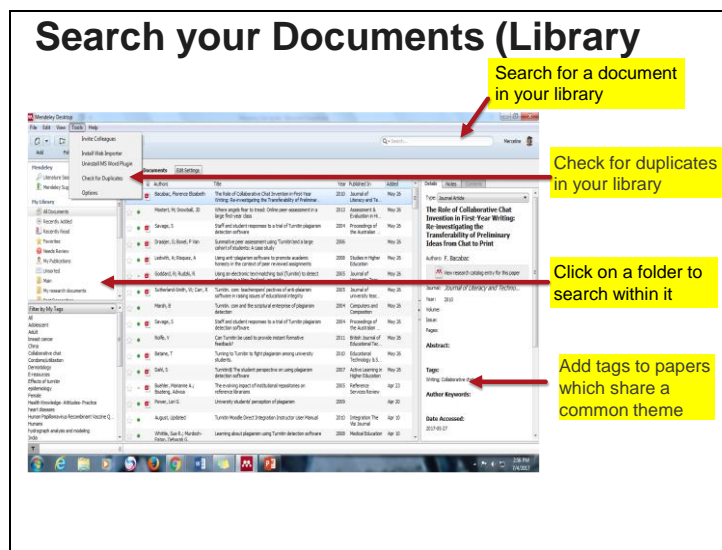

Rechercher vos documents (Bibliothèque)

- ✓ Recherchez un document dans votre bibliothèque
- ✓ Vérifier les doublons dans votre bibliothèque
- ✓ Cliquez sur un dossier pour
- ✓ rechercher à l'intérieur de celui-ci
- ✓ Ajoutez des étiquettes aux documents qui partagent un thème commun