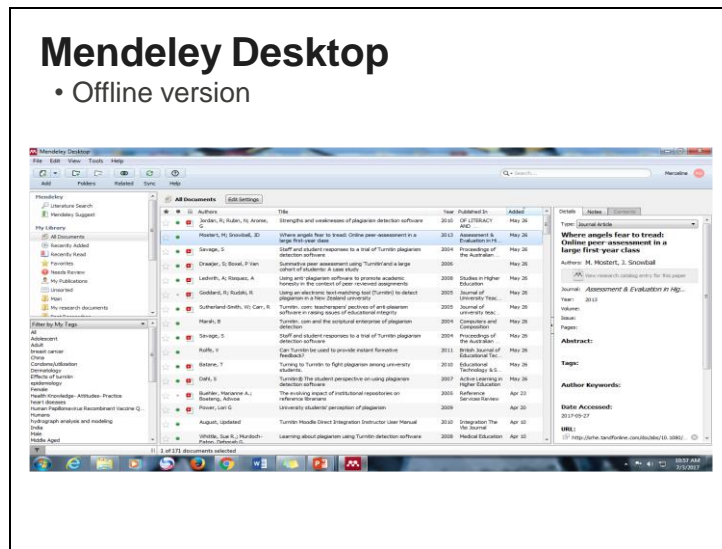

Slide 7

Mendeley Desktop

- Version hors ligne