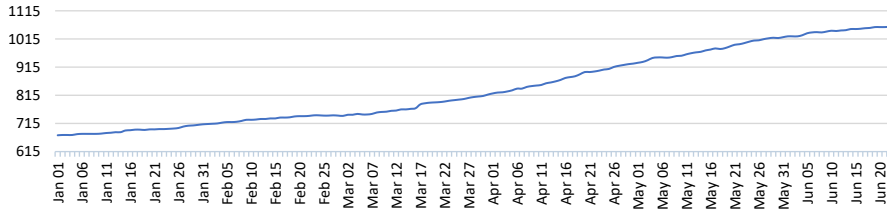

Twitter Highlights

Jan 01 - Jun 22, 21

Number of people Twitter followers

The **PASET** Regional Scholarship and Innovation Fund

An Africa-led initiative to bridge the skills gap in Applied Sciences, Engineering, & Technology

15