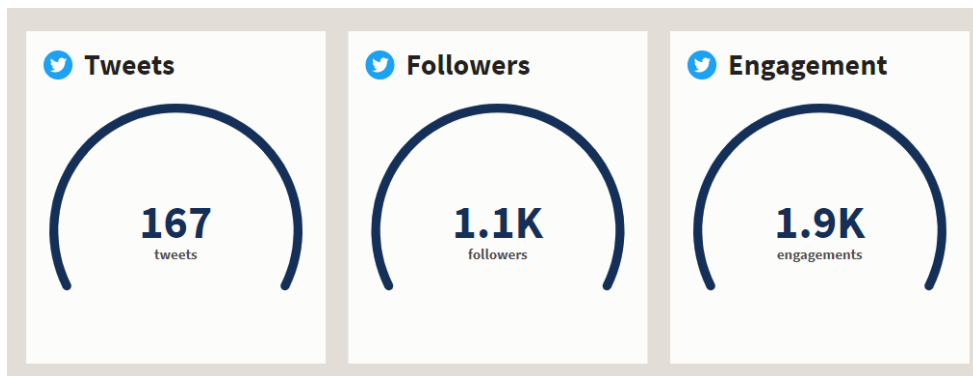

Twitter Analytics- Jan to Jun

The **PASET** Regional Scholarship and Innovation Fund

An Africa-led initiative to bridge the skills gap in Applied Sciences, Engineering, & Technology