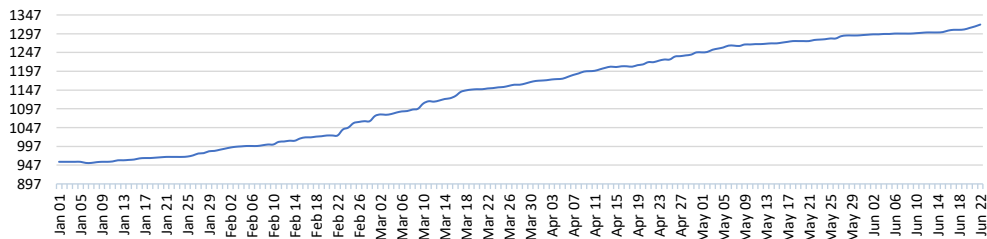

Facebook Highlights

Fans

Jan 01 - Jun 22, 21

The number of likes on Facebook

The **PASET** Regional Scholarship and Innovation Fund

An Africa-led initiative to bridge the skills gap in Applied Sciences, Engineering, & Technology

12